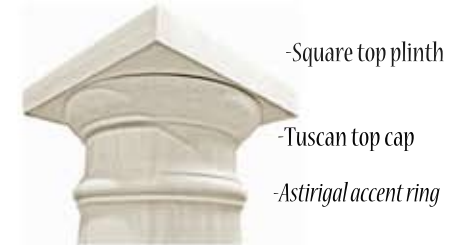

TURNCO ARCHITECTURAL COLUMNS

TRADITIONAL

TUSCAN

ATTIC

Pick a column size: DIAMETERS AVAILABLE 4" TO 13" Pick: INTERIOR
 HEIGHTS AVAILABLE 4' TO 10' OR EXTERIOR

Pick a style: TRADITIONAL, TUSCAN OR ATTIC. CHOOSE ACCENT RING OR FLUTING OPTIONS.

TURNCO ENDCAP & PLINTH DETAILS

-Square top plinth

-Traditional top cap

-Top accent ring (optional)

-Base accent ring (optional)

-Traditional base cap

-Square base plinth

TRADITIONAL

-Square top plinth

-Tuscan top cap

-Astirigal accent ring

-Tuscan base cap

-Square base plinth

TUSCAN

TURNCO

ALEXANDRA

TUSCAN

TRADITIONAL

Sizes:
 DIAMTERS: 3"-8"
 HEIGHTS: 30"-54"

-Square top plinth

-Attic base cap

-Flutes (optional)

-Attic base cap

-Square base plinth