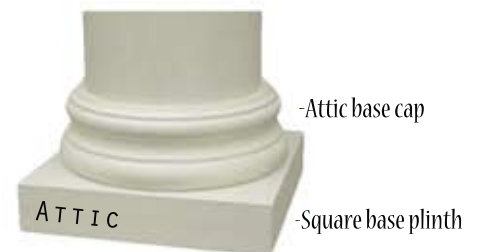

TURNCO ARCHITECTURAL COLUMNS

TRADITIONAL

TUSCAN

ATTIC

Pick a column size: DIAMETERS AVAILABLE 4" TO 13" Pick: INTERIOR
 HEIGHTS AVAILABLE 4' TO 10' OR EXTERIOR

Pick a style: TRADITIONAL, TUSCAN OR ATTIC. CHOOSE ACCENT RING OR FLUTING OPTIONS.

TURNCO ENDCAP & PLINTH DETAILS

-Square top plinth

-Traditional top cap

-Top accent ring (optional)

-Base accent ring (optional)

-Traditional base cap

-Square base plinth

TRADITIONAL

-Square top plinth

-Tuscan top cap

-Astirigal accent ring

-Tuscan base cap

-Square base plinth

TUSCAN

TURNCO

ALEXANDRA

TUSCAN

TRADITIONAL

Sizes:
 DIAMTERS: 3"-8"
 HEIGHTS: 30"-54"

-Square top plinth

-Attic base cap

-Flutes (optional)

-Attic base cap

-Square base plinth